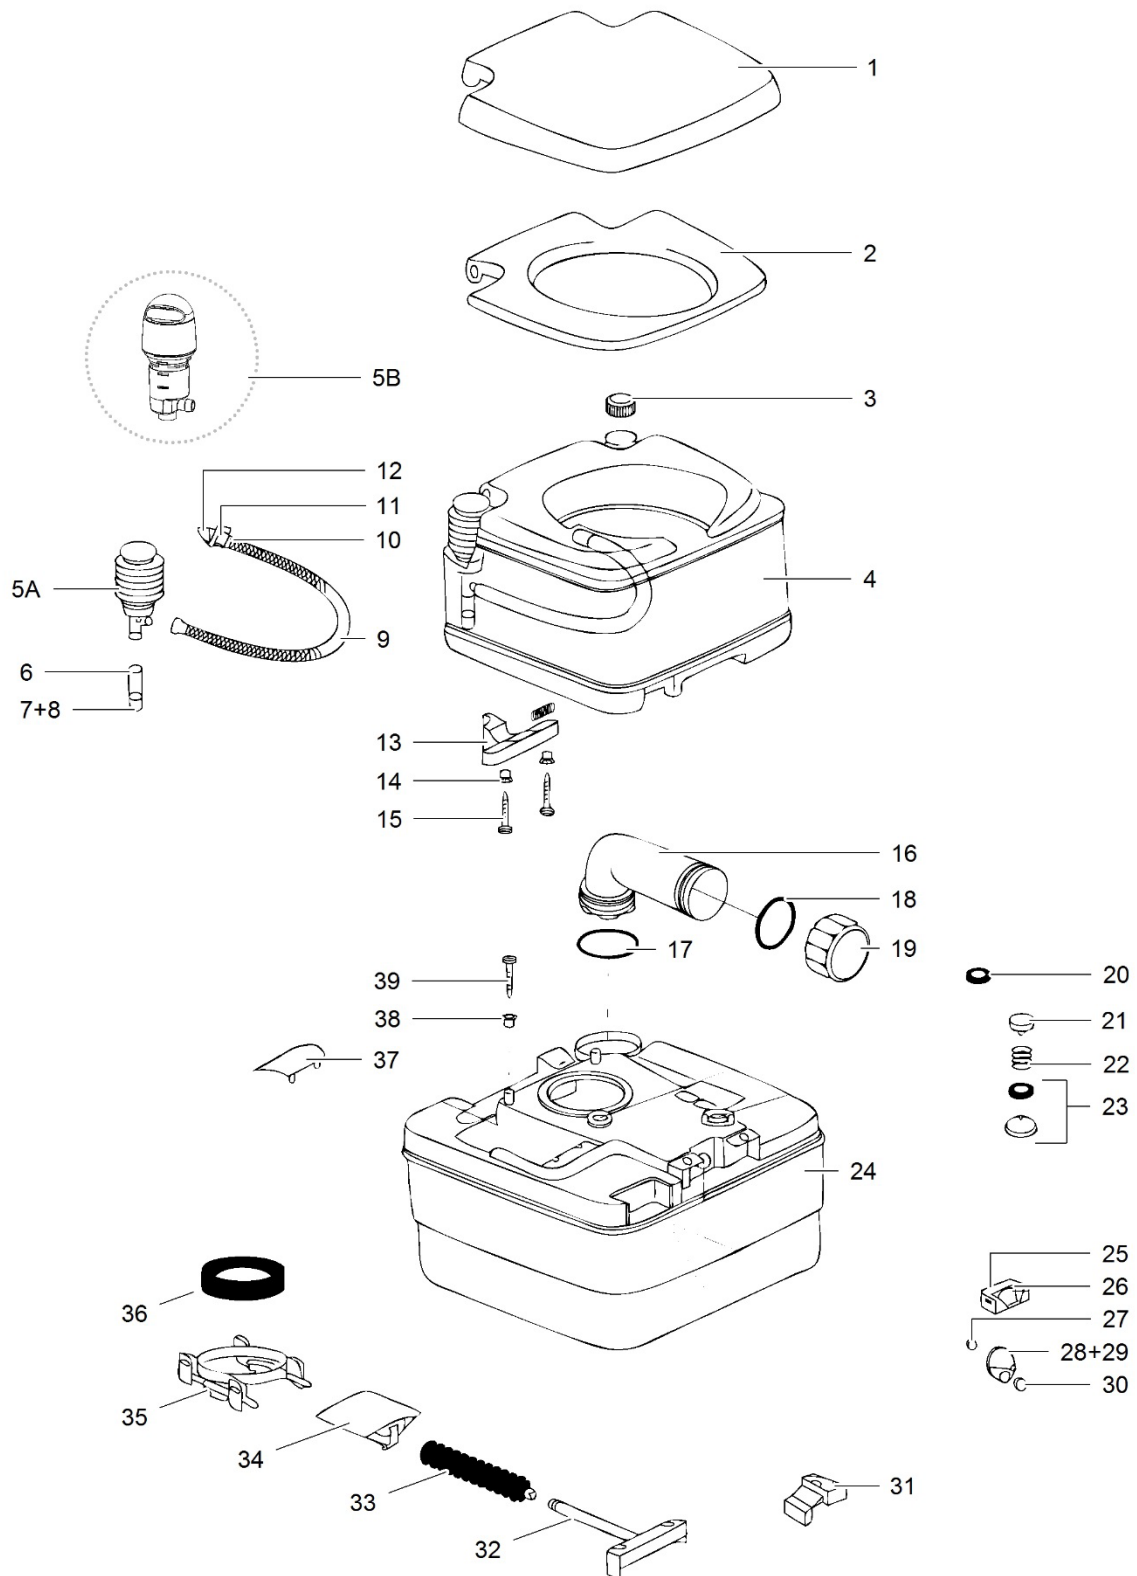

LE:1169\_Porta Potti 145-165\_0514-V01

	Spare part number	Spare part number	Spare part number	Colours available
1	Cover			
2	Seat			
3	Waterfill cap	12901		79
4	Flush-water tank <i>excl. seat &amp; cover</i>			
5	Bellow	07862		62
6	Inlet tube			
7	Check valve body		07024	
8	Check valve flapper			
9	Flush tube			
10	Spring seal plunger		07031	62, 79
11	O-ring			
12	Nozzle			
13	Clasp handle			
14	Clasp spacer			
15	Screw			
16	Pour out spout	07492		62
17	O-ring		16195	
18	Capseal			
19	Dump cap		07493	62
20	Vent seal	07102		
21	Vent button			
22	Spring		07524	62, 79
23	Seal retainer			
24	Waste-holding tank		07475 PP145	44
25	Valve handle			
26	Boot seal			
27	Blade			
28	Retainer			
29	Lipseal	07101		
30	Clip retainer			
31	Clasp spacer			
32	Screw			

LE:1171\_Porta Potti 335-345-365\_0514-V01

	Spare part number	Spare part number	Spare part number	Colours available
1	Cover			
2	Seat			
3	Waterfill cap	12901		79
4	Flush-water tank			
5A	Bellow	07862		62
5B	Piston pump > Aug 2005		25818 PP345-365	68 79
6	Inlet tube		07016	
7	Check valve body		PP335	
8	Check valve flapper		07024 PP345-365	
9	Flush tube			
10	Spring-seal plunger			
11	O-ring		07031	62, 79
12	Nozzle			
13	Clasp handle			
14	Clasp spacer			
15	Screw			
16	Pour out spout		07492	62
17	O-ring			
18	Capseal	16195		
19	Dump cap		07493	62
20	Vent seal	07102		
21	Vent button			
22	Spring		07524	79
23	Seal retainer			
24	Waste-holding tank			
25	Bezel			
26	Lens			
27	Weight			
28	Decal level indicator			
29	Dial			
30	Magnet			
31	Float arm	21322		
32	Valve handle			
33	Boot seal			
34	Blade			
35	Retainer			
36	Lipseal	07101		
37	Clip retainer			
38	Clasp spacer			
39	Screw			