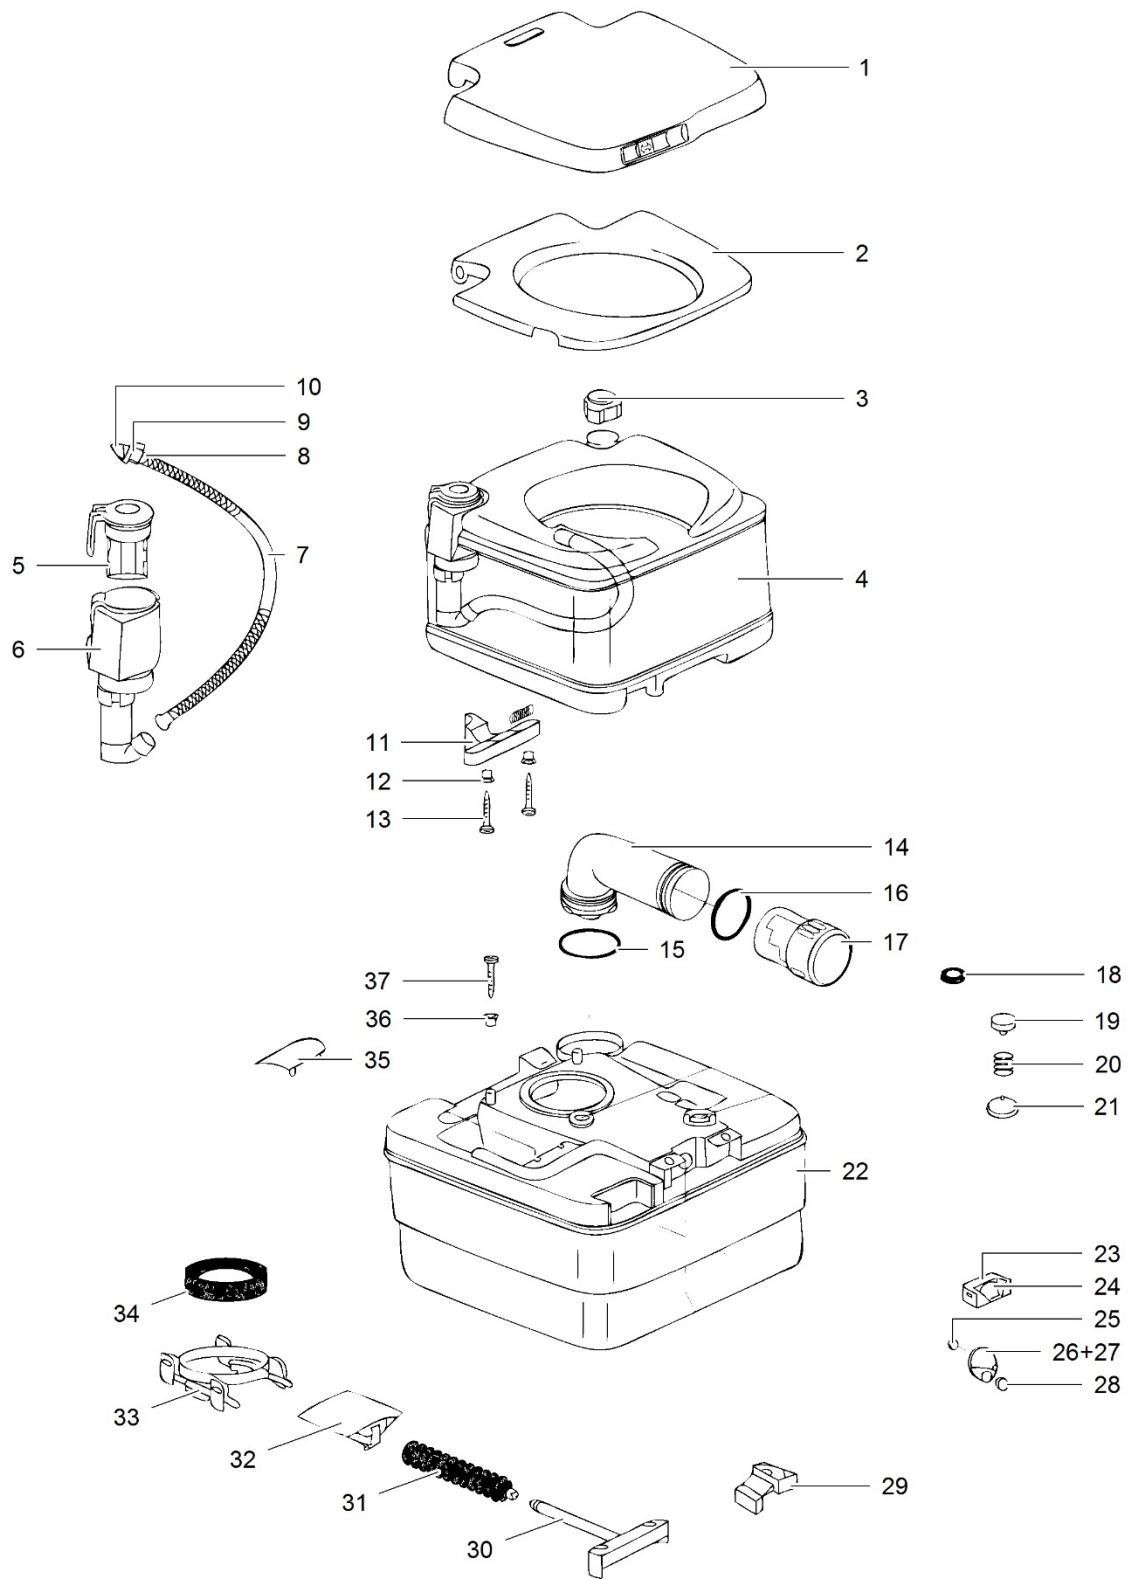

LE1172_Porta Potti-465_1014-V02

	Spare part number	Spare part number	Spare part number	Colours available
1	Cover			
2	Seat			
3	Waterfill cap	25804		79 ~~89~~
4	Flush-water tank			
5	Button housing	~~25806~~		~~89~~
6	Pump housing			
7	Flush tube			
8	Spring-seal plunger-pin		25808	79 ~~89~~
9	O-ring			
10	Nozzle			
11	Clasp handle			
12	Clasp spacer			
13	Screw			
14	Pour out spout		25809	~~88 90~~
15	O-ring			
16	Capseal	16195		
17	Dump cap		25810	79, 89
18	Vent seal	07102		
19	Vent button			
20	Spring		07524	79 ~~89~~
21	Seal retainer			
22	Waste-holding tank			
23	Bezel			
24	Lens			
25	Weight			
26	Decal level indicator			
27	Dial			
28	Magnet			
29	Float arm	21322		
30	Valve handle			
31	Boot seal			
32	Blade			
33	Retainer			
34	Lipseal	07101		
35	Clip retainer			
36	Clasp spacer			
37	Screw			

xxxxxx = not available anymore